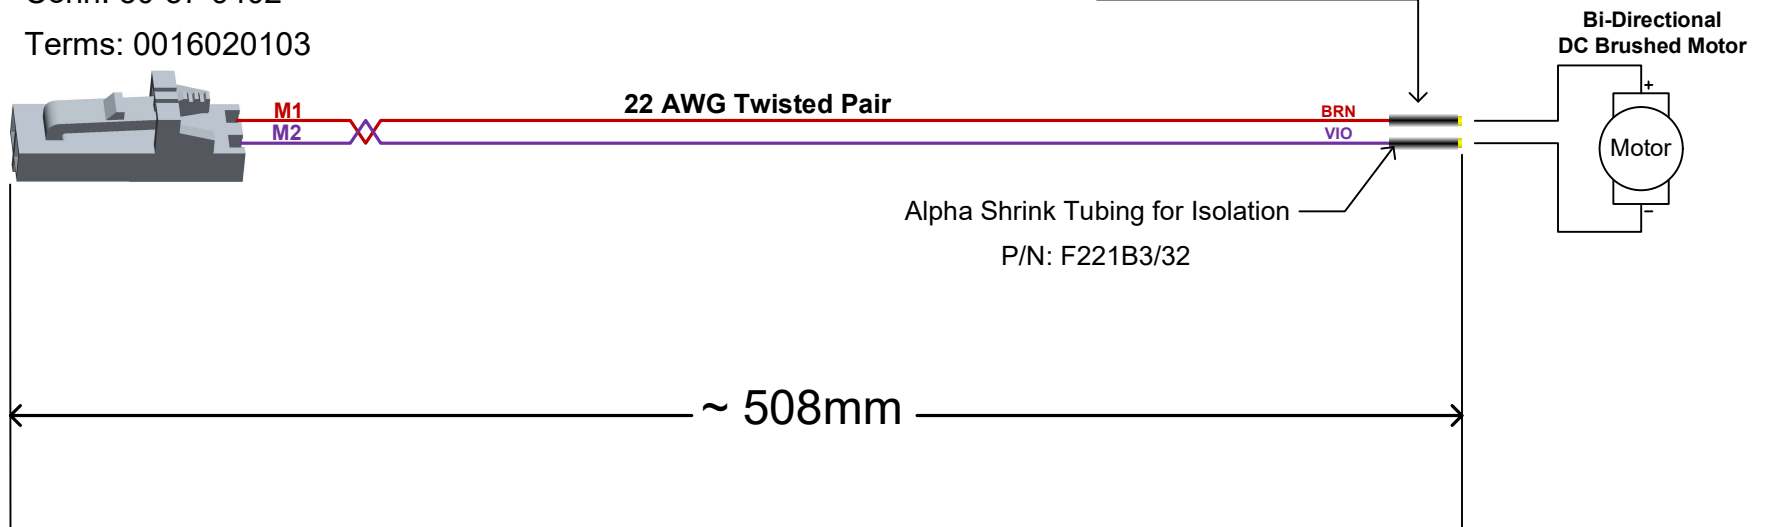

## Standard Mini-Driver ~ Actuator Drive Harness ~

Sales & Support  
248-915-1958

MOLEX  
Conn: 50-57-9402  
Terms: 0016020103

Amphenol Sine Systems Corp.  
CONTACT SOCKETS: SC000044

\*Free Actuator Connector Support Available with purchase.